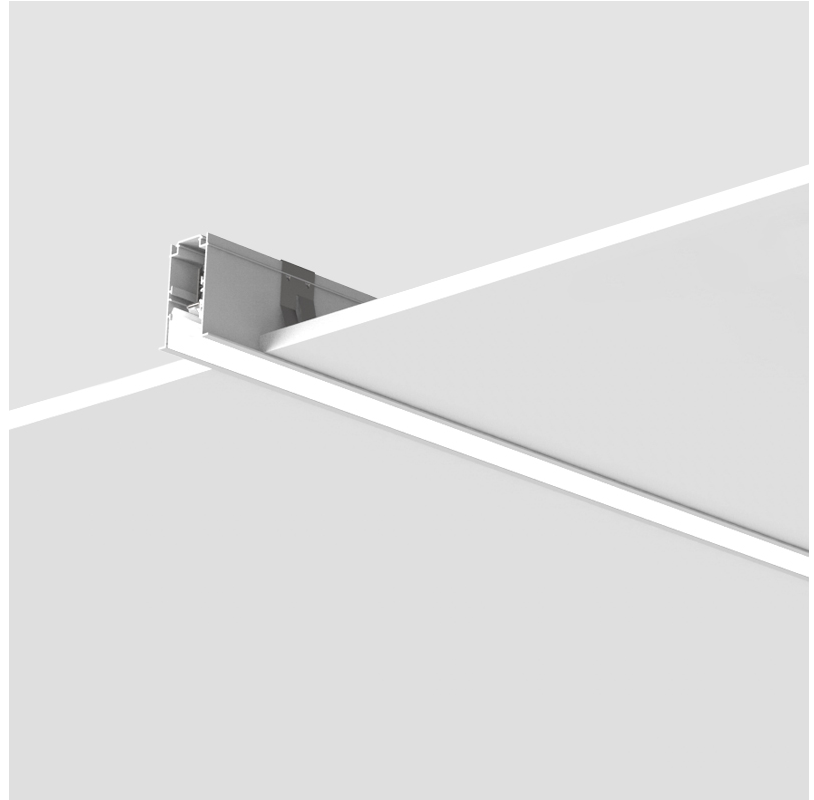

IDAHO 40 RECESSED

A3ID40-REC-SYS

base number

1. To build a product code in our configurator select the specify button on the base model # product page
2. To build a manual product code on this datasheet choose from the options listed below in blue font and add the suffix to the base model #

GENERAL

Series: Idaho
Subseries: Idaho 40
Brand: Prolicht
Division: Architectural
Mounting Type: Recessed
Mounting Location: Ceiling
Subcategory: Profile

PHYSICAL

Length (mm): Custom length
Length (in): Custom length
Fixture Finish: SSR / BKV / CWI / CRY / HAB / UFT / ITA / RUA / FTG / MYG / LOD / PUS / FRO / FUP / KIA / POP / BLS / SPG / MEY / GOH / GUM / CHC / COM / ABZ / JAG / OBR / MOS / ROR

ELECTRICAL

Lamp Type: LED (Zhaga Standard)
Dimming: Non-Dimming / Phase Dimming (120Vac only) / 0-10V Dimming
Driver Included: Yes
Driver Location: Integrated
Driver Type: Constant Current - 120 / 277Vac
Driver Class: Class 2
Input Voltage (V): 120 - 277
Constant Current (MA): 350

LED

Lamp Life (hrs): 50000
Upon Request: Color Temperature RGB-W Tunable CRI (no minimum qty) price increase + longer lead time

OPTICAL

RATINGS AND CERTIFICATIONS

Certified By: Certified for North American Standards
IP rating: IP20