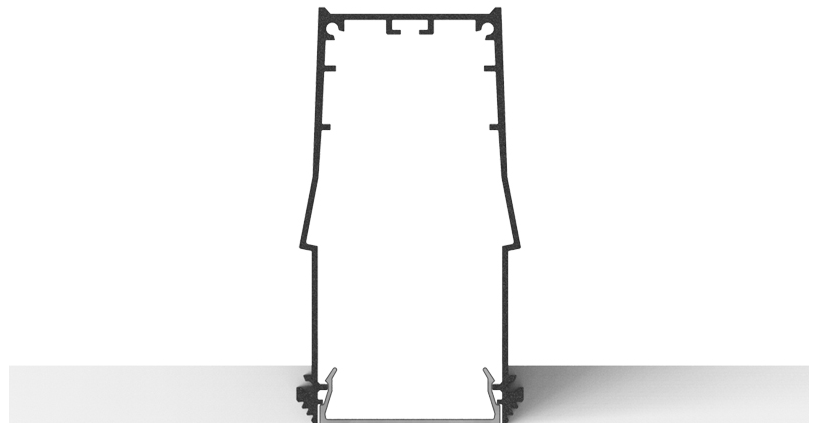

IDAHO 40 TRIMLESS

A3ID40-TRI-SYS

base number

1. To build a product code in our configurator select the specify button on the base model # product page
2. To build a manual product code on this datasheet choose from the options listed below in blue font and add the suffix to the base model #

GENERAL

Series: Idaho _____
Subseries: Idaho 40 _____
Brand: Prolicht _____
Division: Architectural _____
Mounting Type: Trimless _____
Mounting Location: Ceiling _____
Subcategory: Profile _____

PHYSICAL

Length (mm): Custom length _____
Length (in): Custom length _____
Fixture Finish: SSR / BKV / CWI / CRY / HAB / UFT / ITA / RUA / FTG / MYG / LOD / PUS / FRO / FUP / KIA / POP / BLS / SPG / MEY / GOH / GUM / CHC / COM / ABZ / JAG / OBR / MOS / ROR _____
Upon Request: Unique Ceiling Thickness _____

ELECTRICAL

Lamp Type: LED (Zhaga Standard) _____
Dimming: Non-Dimming / Phase Dimming (120Vac only) / 0-10V Dimming _____
Driver Included: Yes _____
Driver Location: Integrated _____
Driver Type: Constant Current - 120 / 277Vac _____
Driver Class: Class 2 _____
Input Voltage (V): 120 - 277 _____
Constant Current (MA): 350 _____

LED

Lamp Life (hrs): 50000 _____
Upon Request: Special Color Temperature RGB-W Tunable White CRI (no minimum qty) price increase + longer lead time _____

OPTICAL

RATINGS AND CERTIFICATIONS

Certified By: Certified for North American Standards _____
IP rating: IP20 _____