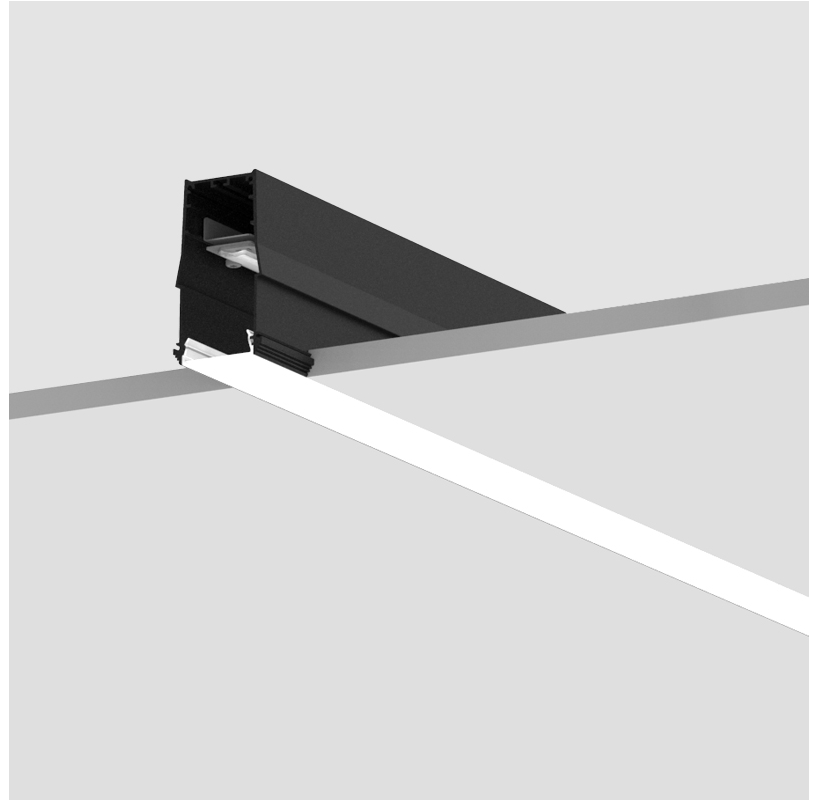

IDAHO 40 TRIMLESS

A3ID40-TRI-SYS

base number

1. To build a product code in our configurator select the specify button on the base model # product page
2. To build a manual product code on this datasheet choose from the options listed below in blue font and add the suffix to the base model #

GENERAL

Series: Idaho _____
Subseries: Idaho 40 _____
Brand: Prolicht _____
Division: Architectural _____
Mounting Type: Trimless _____
Mounting Location: Ceiling _____
Subcategory: Profile _____

PHYSICAL

Length (mm): Custom length _____
Length (in): Custom length _____
Fixture Finish: SSR / BKV / CWI / CRY / HAB / UFT / ITA / RUA / FTG / MYG / LOD / PUS / FRO / FUP / KIA / POP / BLS / SPG / MEY / GOH / GUM / CHC / COM / ABZ / JAG / OBR / MOS / ROR _____
Upon Request: Unique Ceiling Thickness _____

ELECTRICAL

Lamp Type: LED (Zhaga Standard) _____
Dimming: Non-Dimming / Phase Dimming (120Vac only) / 0-10V Dimming _____
Driver Included: Yes _____
Driver Location: Integrated _____
Driver Type: Constant Current - 120 / 277Vac _____
Driver Class: Class 2 _____
Input Voltage (V): 120 - 277 _____
Constant Current (MA): 350 _____

LED

Lamp Life (hrs): 50000 _____
Upon Request: Special Color Temperature RGB-W Tunable White CRI (no minimum qty) price increase + longer lead time _____

OPTICAL

RATINGS AND CERTIFICATIONS

Certified By: Certified for North American Standards _____
IP rating: IP20 _____