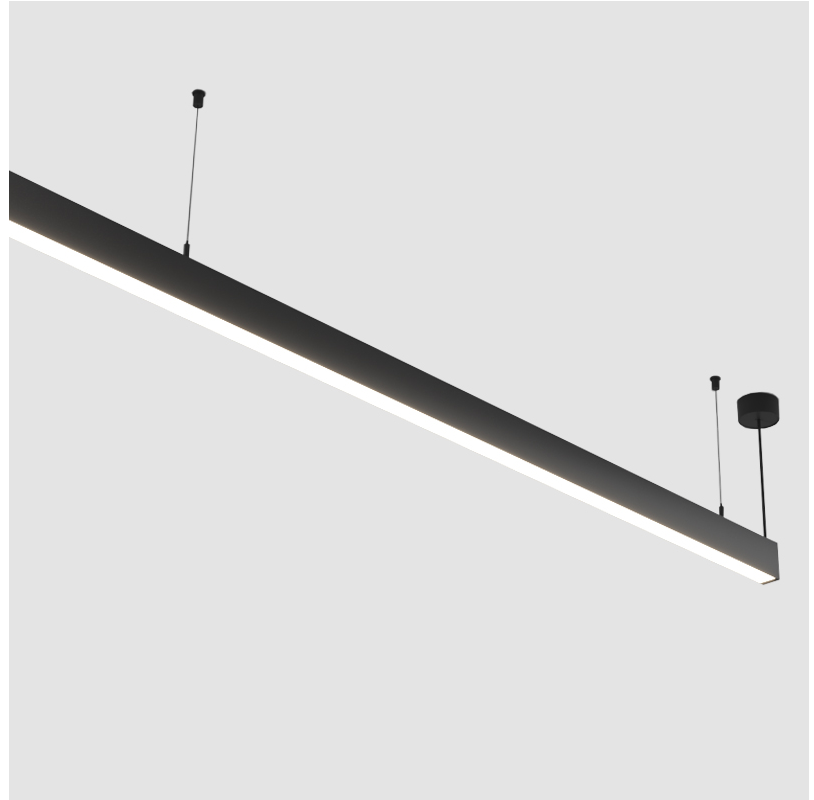

IDAHO 40 SUSPENSION

A3ID40-SUS-SYS

base number

1. To build a product code in our configurator select the specify button on the base model # product page
2. To build a manual product code on this datasheet choose from the options listed below in blue font and add the suffix to the base model #

GENERAL

Series: Idaho
Subseries: Idaho 40
Brand: Prolicht
Division: Architectural
Mounting Type: Suspension
Mounting Location: Ceiling
Subcategory: Profile

PHYSICAL

Length (mm): Custom length
Length (in): Custom length
Fixture Finish: SSR / BKV / CWI / CRY / HAB / UFT / ITA / RUA / FTG / MYG / LOD / PUS / FRO / FUP / KIA / POP / BLS / SPG / MEY / GOH / GUM / CHC / COM / ABZ / JAG / OBR / MOS / ROR

ELECTRICAL

Lamp Type: LED (Zhaga Standard)
Dimming: Non-Dimming / Phase Dimming (120Vac only) / 0-10V Dimming
Driver Included: Yes
Driver Location: Integrated
Driver Type: Constant Current - 120 / 277Vac
Driver Class: Class 2
Input Voltage (V): 120 - 277
Constant Current (MA): 350

LED

Lamp Life (hrs): 50000

OPTICAL

RATINGS AND CERTIFICATIONS

Certified By: Certified for North American Standards
IP rating: IP20

PROJECT	_____
TYPE	_____
SPECIFIER	_____
QUANTITY	_____
DATE	_____